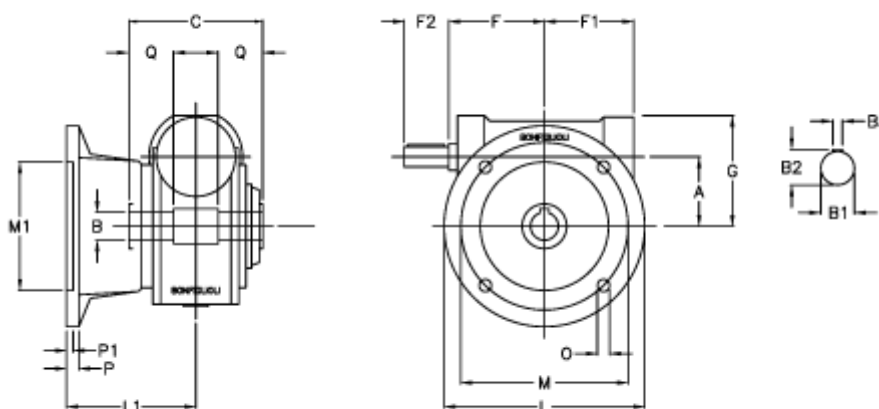

Data Sheet

Article number: 3901049036400

Description: Worm gear with solid input shaft
VF 49F-36-HS

Measures

a	= 49.5	F1 = 63	P = 12
B	= 25	F2 = 40	P1 = 10
B1	= 16	g = 80	Q = 22.5
B2	= 18.0	L = 125	
B3	= 5	L1 = 85.5	
C	= 82	m = 90	
Description	= VF 49F-xx-HS	M1 = 70	
F	= 65.0	O = 10.5	